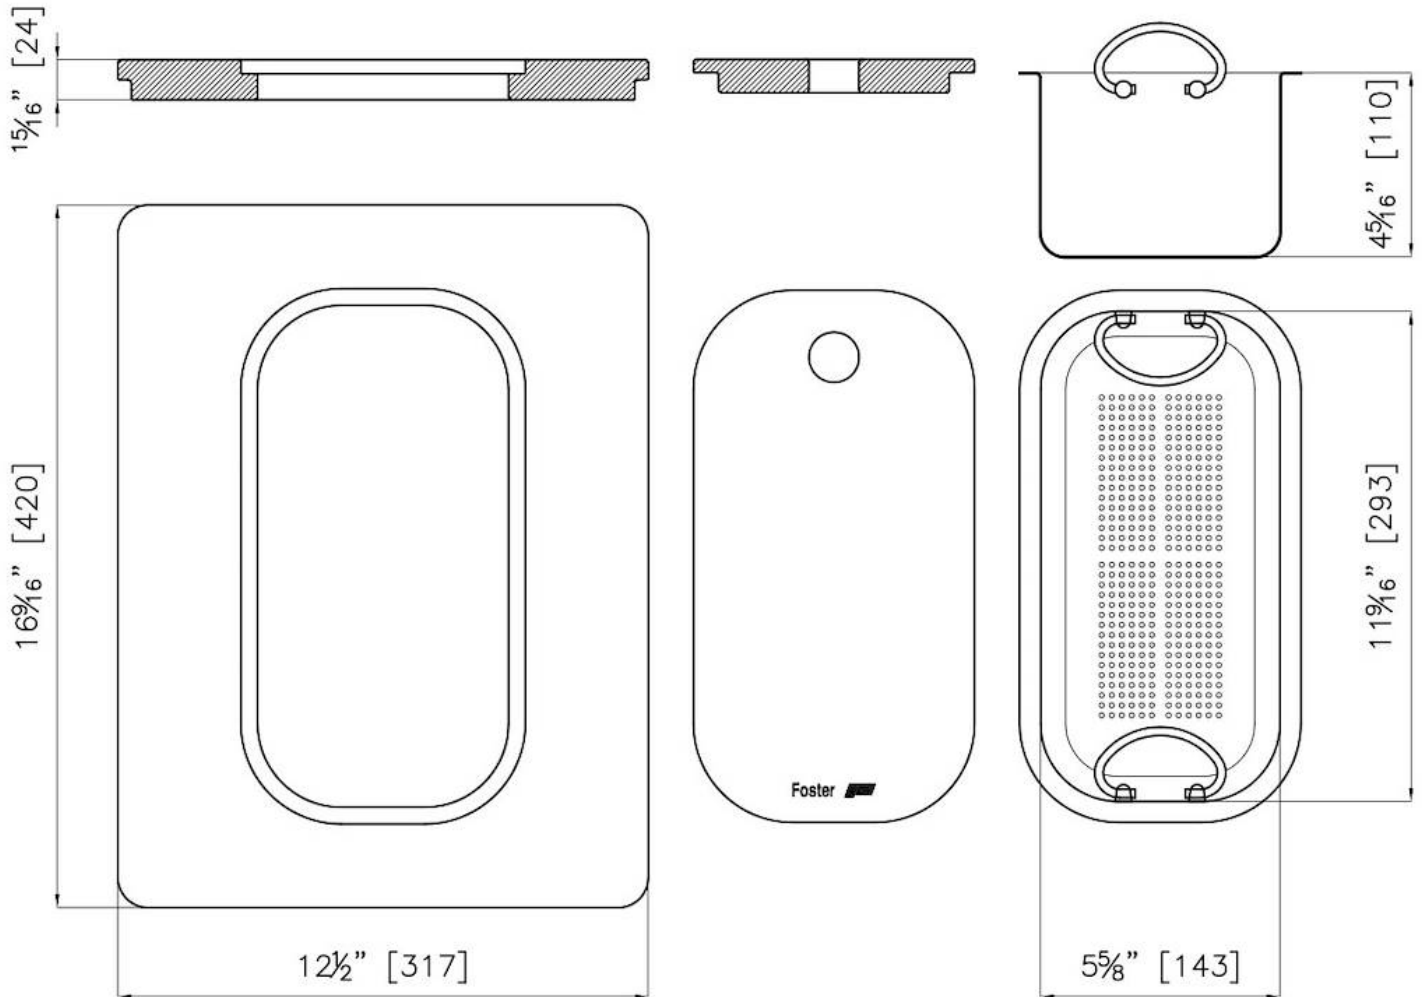

Iroko-wood sliding chopping board with stainless steel colander

Accessories e Complements

Code: 8644 044

DETAILS

Material Iroko Wood

Sink accessories Wooden cutting boards

Dimensions 31,7x42 cm

TECHNICAL DATA